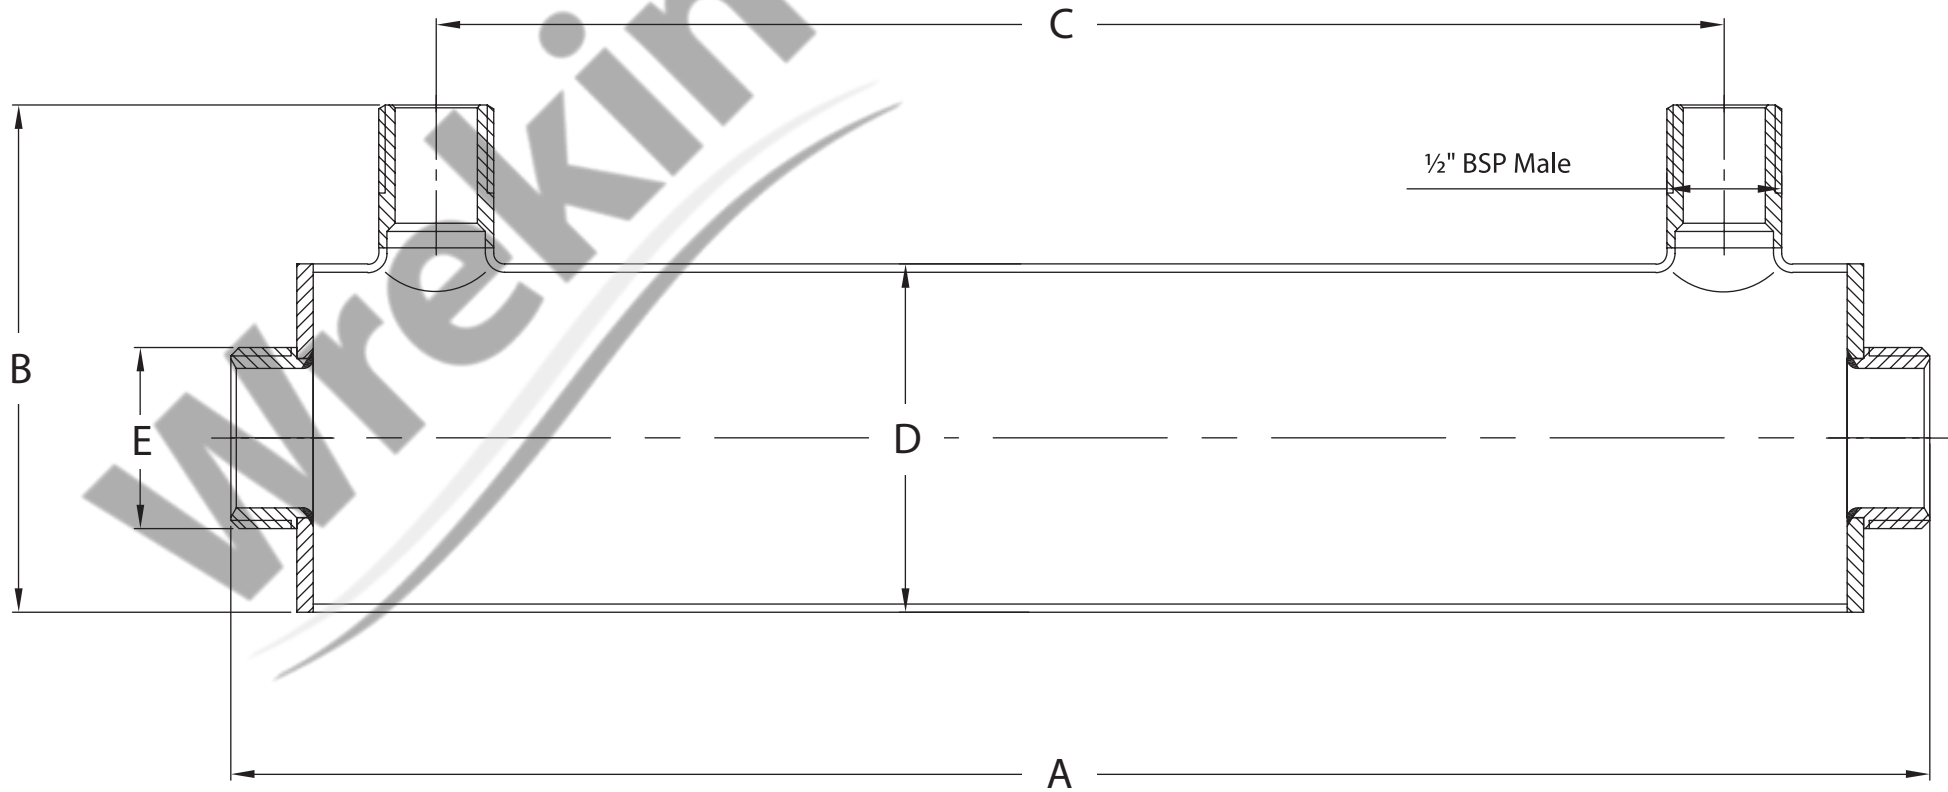

SABRE ULTRAVIOLET DISINFECTION SYSTEM (8LPM)

SUV-S-8-1/2

PRODUCT CODE	PORT SIZES (")	DIMENSION (mm)				
		A	B	C	D	E
SUV-S-8-1/2	1/2	310	95.5	235	Ø63.5	G1"