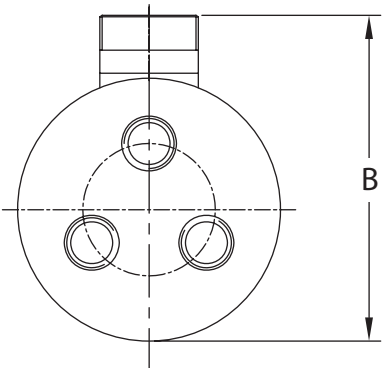

SABRE ULTRAVIOLET DISINFECTION SYSTEM (250LPM)

SUV-S-250-2

PRODUCT CODE	PORT SIZES (")	DIMENSION (mm)				
		A	B	C	D	E
SUV-S-250-2	2	890	197	750	Ø159	G1"