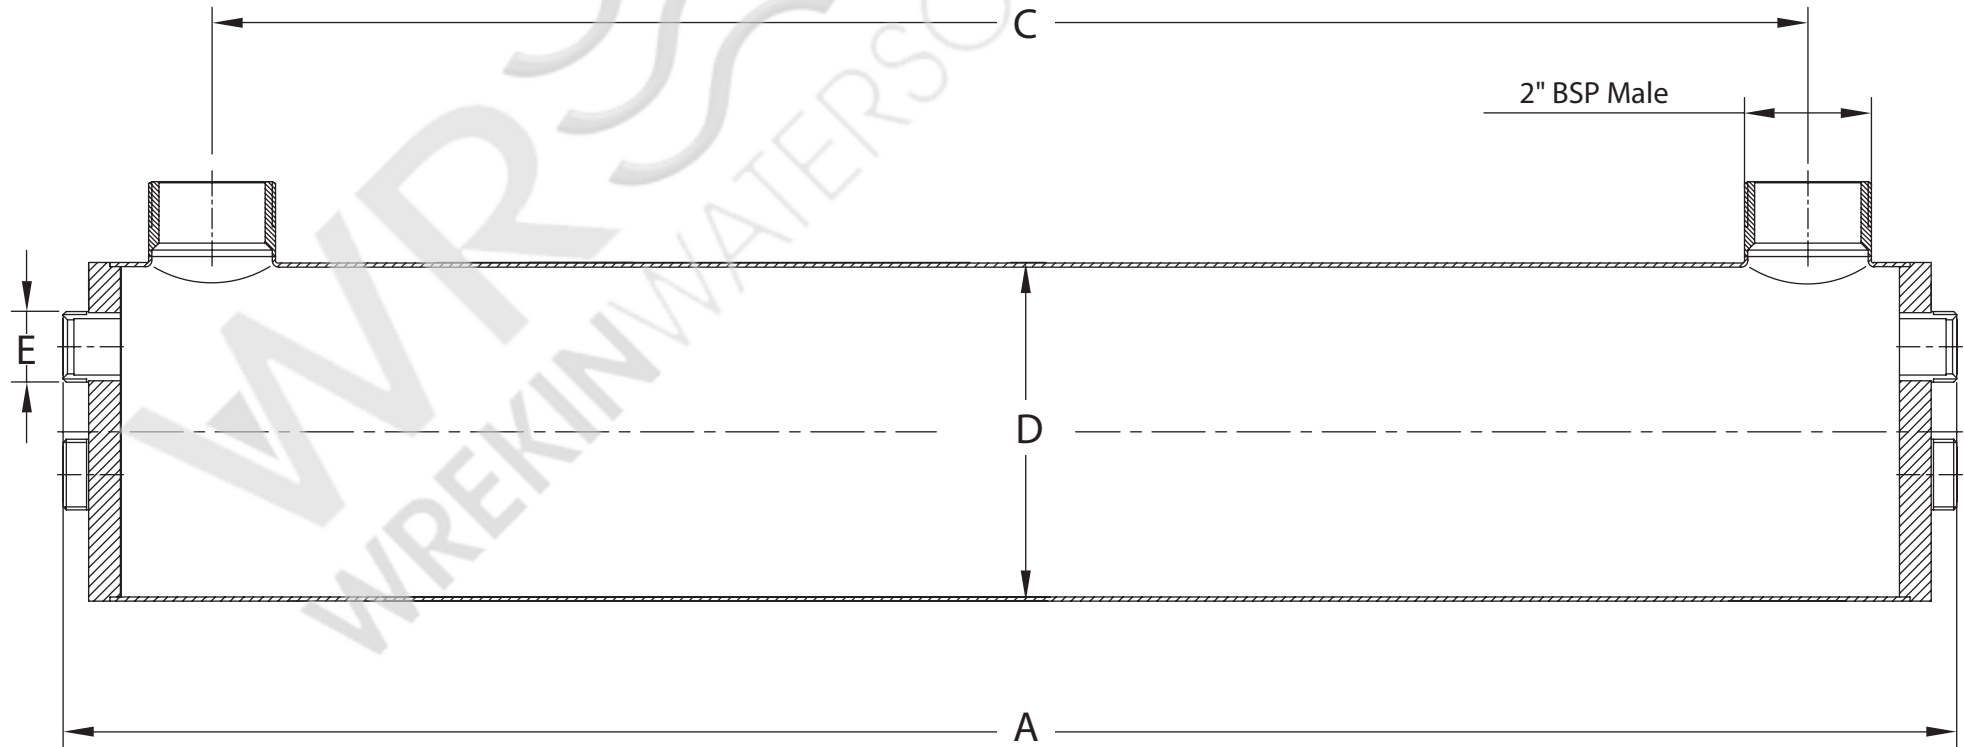

SABRE ULTRAVIOLET DISINFECTION SYSTEM (250LPM)

SUV-S-250-2

PRODUCT CODE	PORT SIZES (")	DIMENSION (mm)				
		A	B	C	D	E
SUV-S-250-2	2	890	197	750	Ø159	G1"